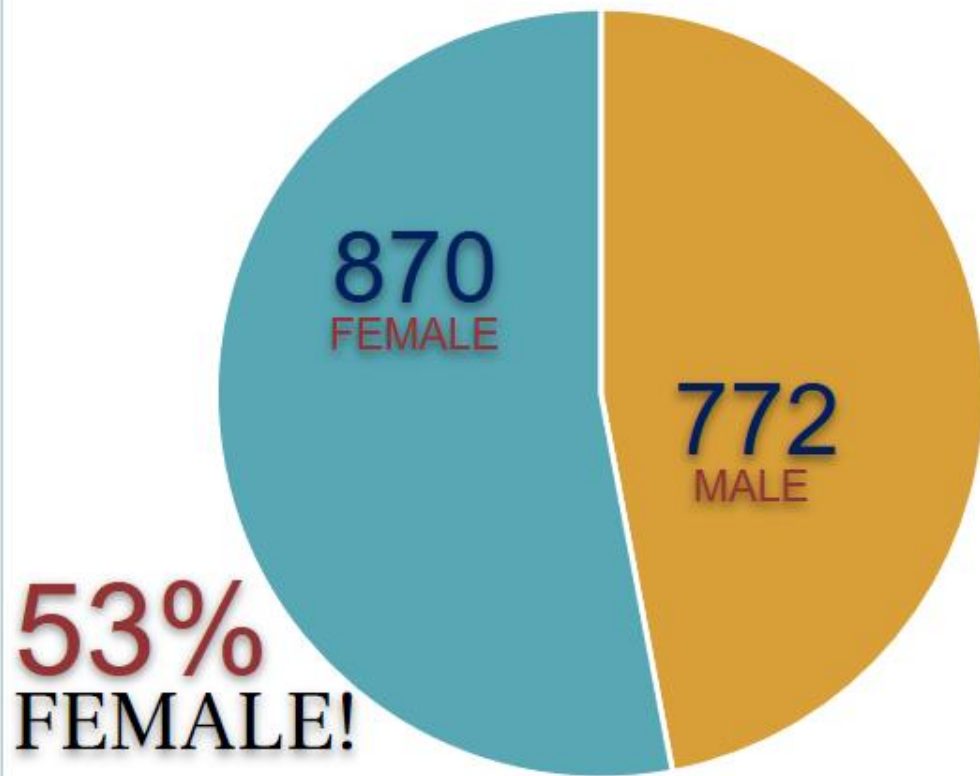

INTERNATIONAL STUDENTS IN THE U.S.

Of the
1,094,792
international students studying
in the U.S. in 2017-18

44% or **477,329**
were **WOMEN**

From IIE's Open Doors 2018 Publication

Actual percentage is 43.6%

INTERNATIONAL STUDENTS AT NSU

1,641

F-1 international students

128

Countries represented

Data reported by NSU's Division of Enrollment Student Services

INTERNATIONAL STUDENTS AT NSU

Data reported by NSU's Division of Enrollment Student Services