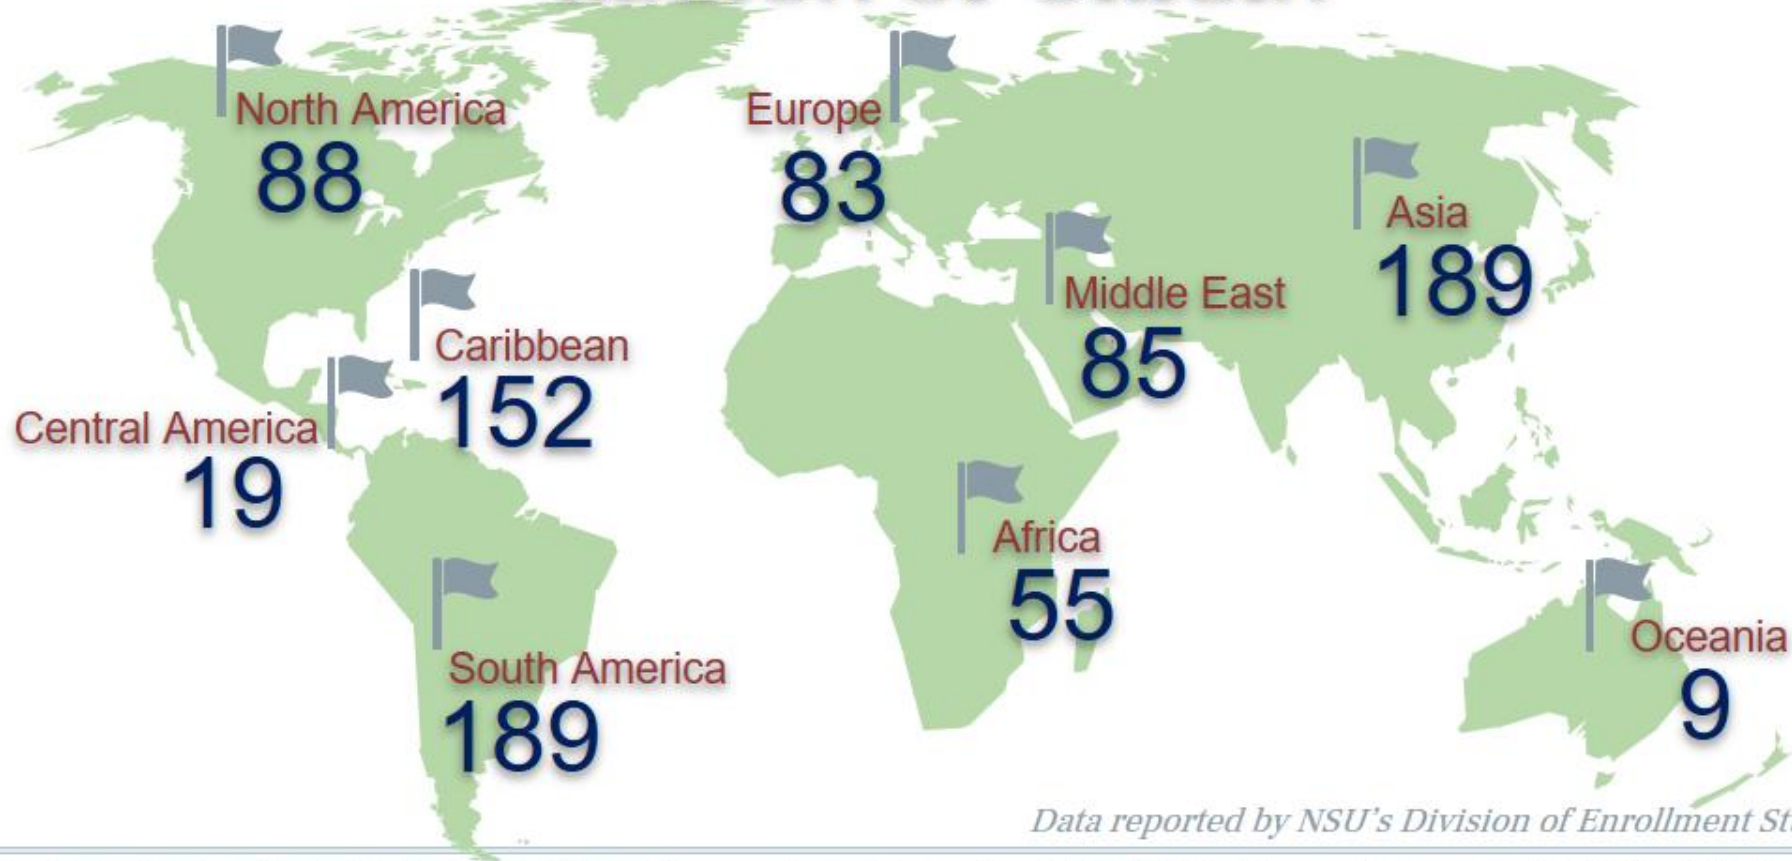

INTERNATIONAL STUDENTS IN THE U.S.

Of the
1,094,792
international students studying
in the U.S. in 2017-18

44% or **477,329**
were **WOMEN**

From IIE's Open Doors 2018 Publication

Actual percentage is 43.6%

INTERNATIONAL STUDENTS AT NSU

1,641

F-1 international students

128

Countries represented

Data reported by NSU's Division of Enrollment Student Services

INTERNATIONAL STUDENTS AT NSU

Data reported by NSU's Division of Enrollment Student Services

FEMALE INTERNATIONAL STUDENTS AT NSU LEVEL OF STUDY

Data reported by NSU's Division of Enrollment Student Services

NSU FEMALE INTERNATIONAL STUDENTS

AREAS OF STUDY

Data reported by NSU's Division of Enrollment Student Services

NSU FEMALE INTERNATIONAL STUDENTS REGION OF ORIGIN

Data reported by NSU's Division of Enrollment Student Services

BIWC'S IMPACT

\$400,000

Since 1974, BIWC has been providing the source of relief that some of these students have needed at certain points in their academic programs.