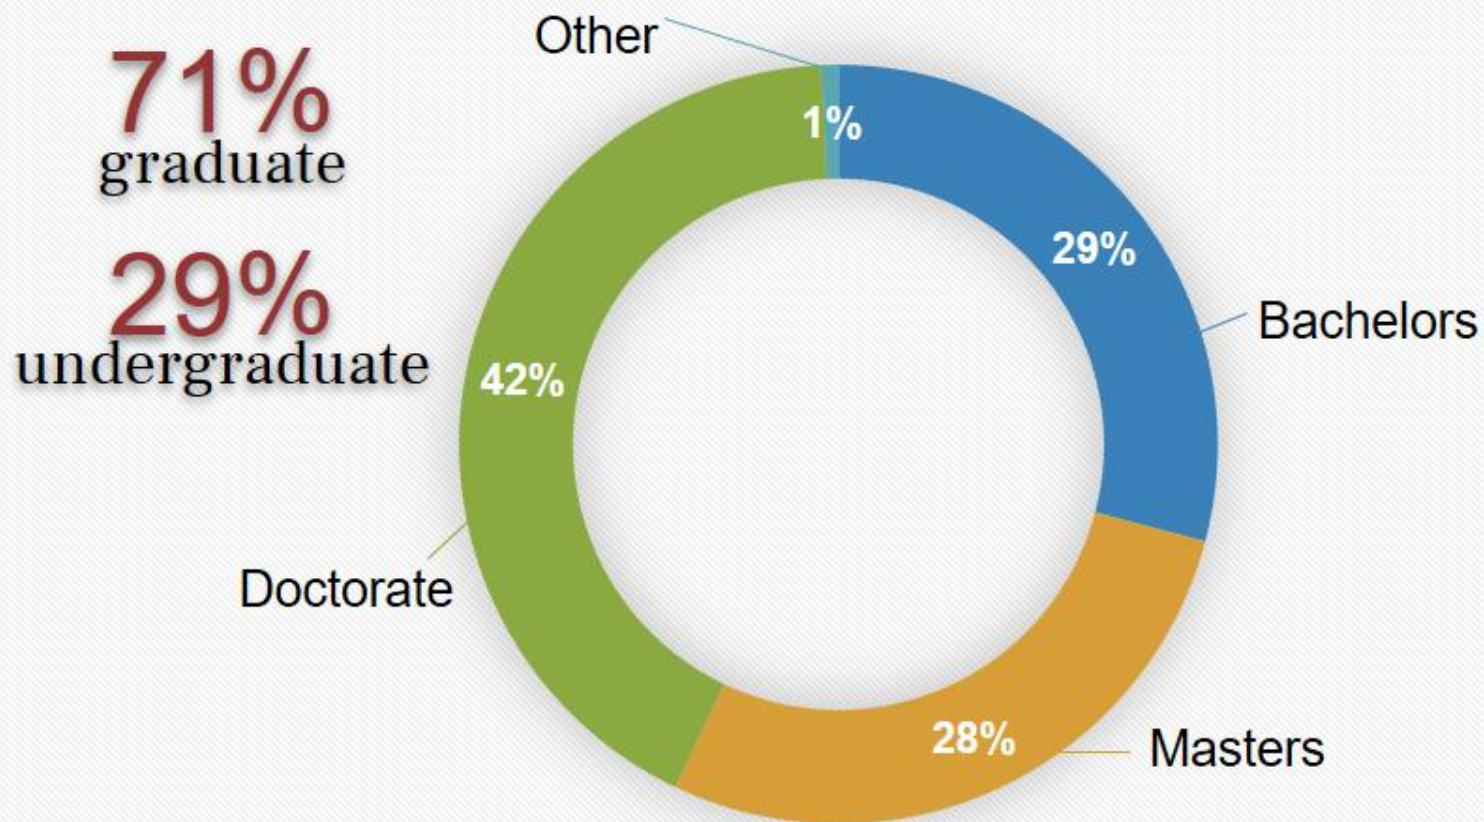

FEMALE INTERNATIONAL STUDENTS AT NSU LEVEL OF STUDY

Data reported by NSU's Division of Enrollment Student Services