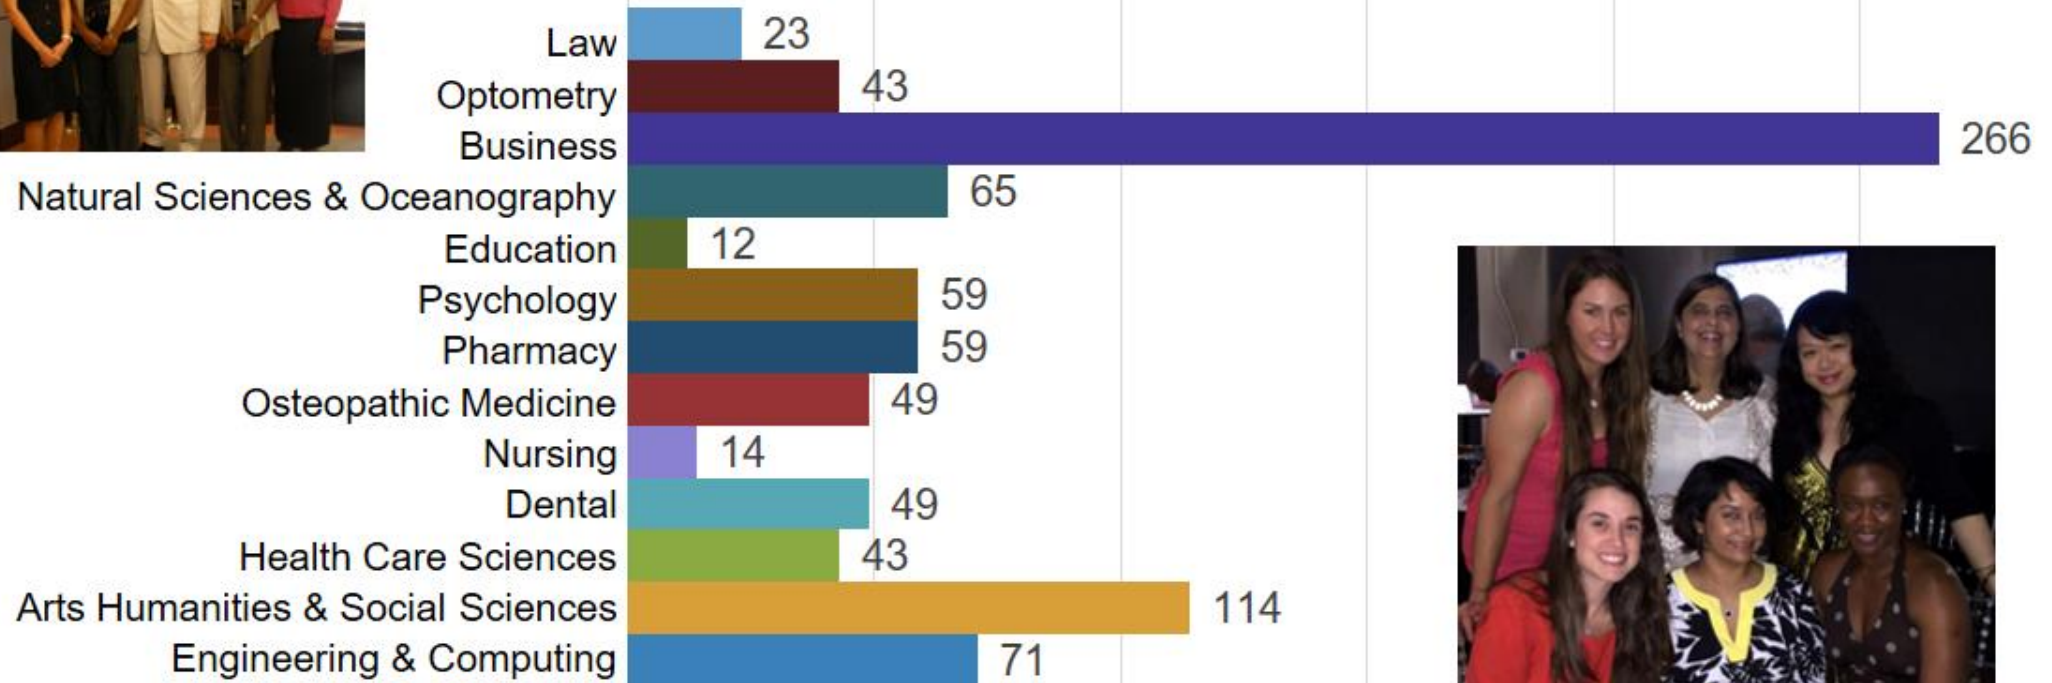

NSU FEMALE INTERNATIONAL STUDENTS

AREAS OF STUDY

Data reported by NSU's Division of Enrollment Student Services